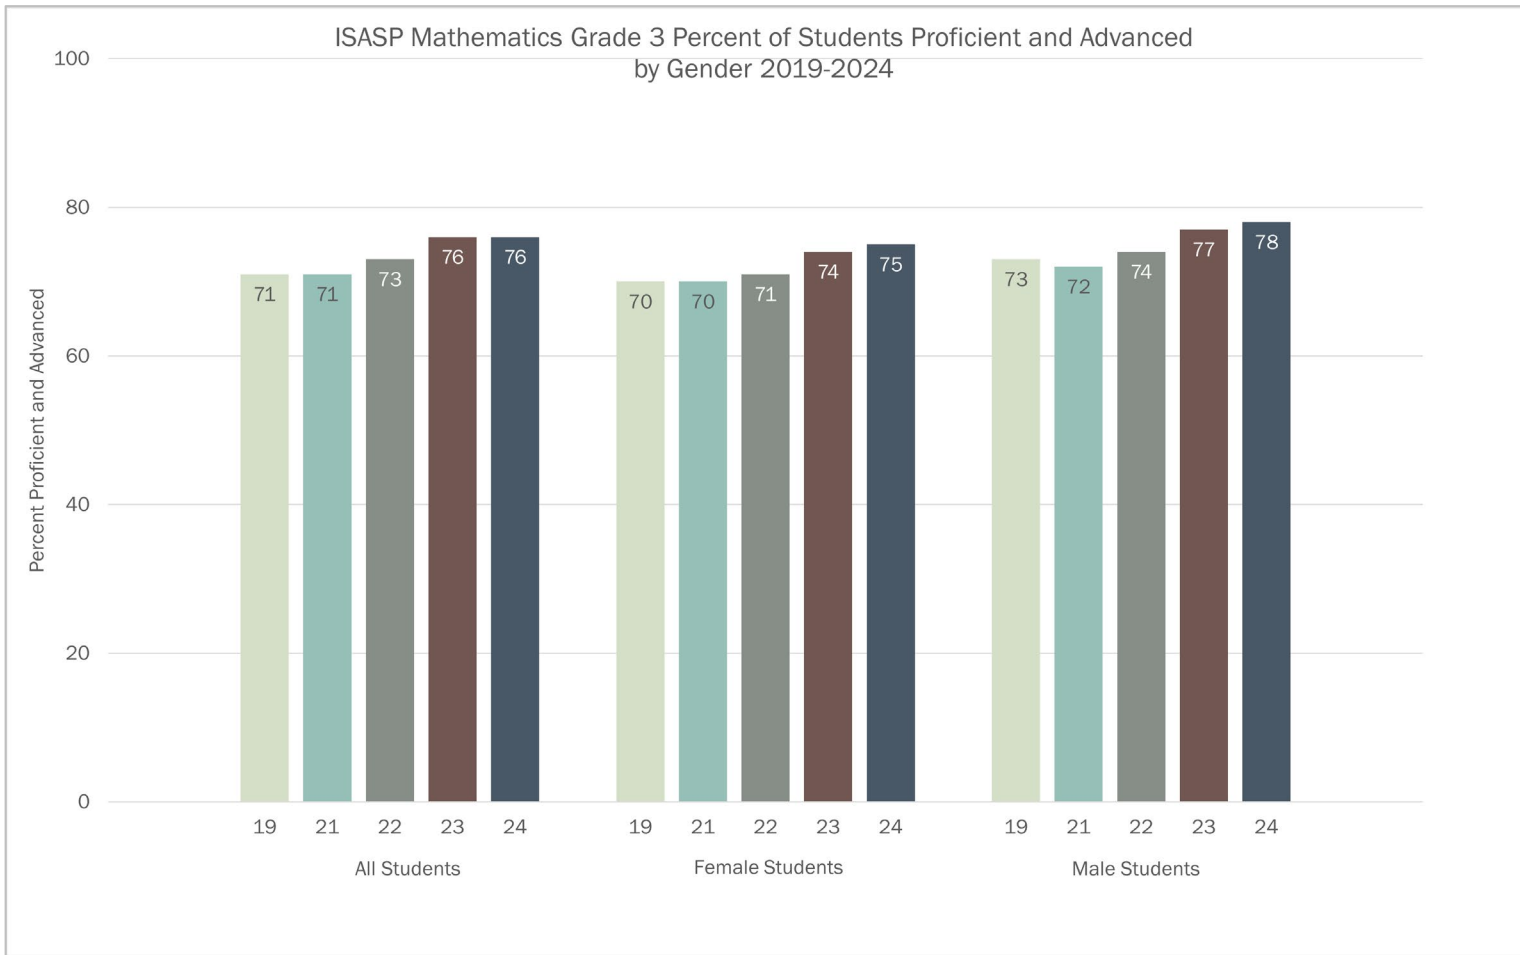

ISASP 2019-2024 State Level Results

Mathematics Performance by
Demographic Groups

Percent of Iowa Students Proficient and Advanced for Grade 3

- Mathematics

Percent of Iowa Students Proficient and Advanced for Grade 3