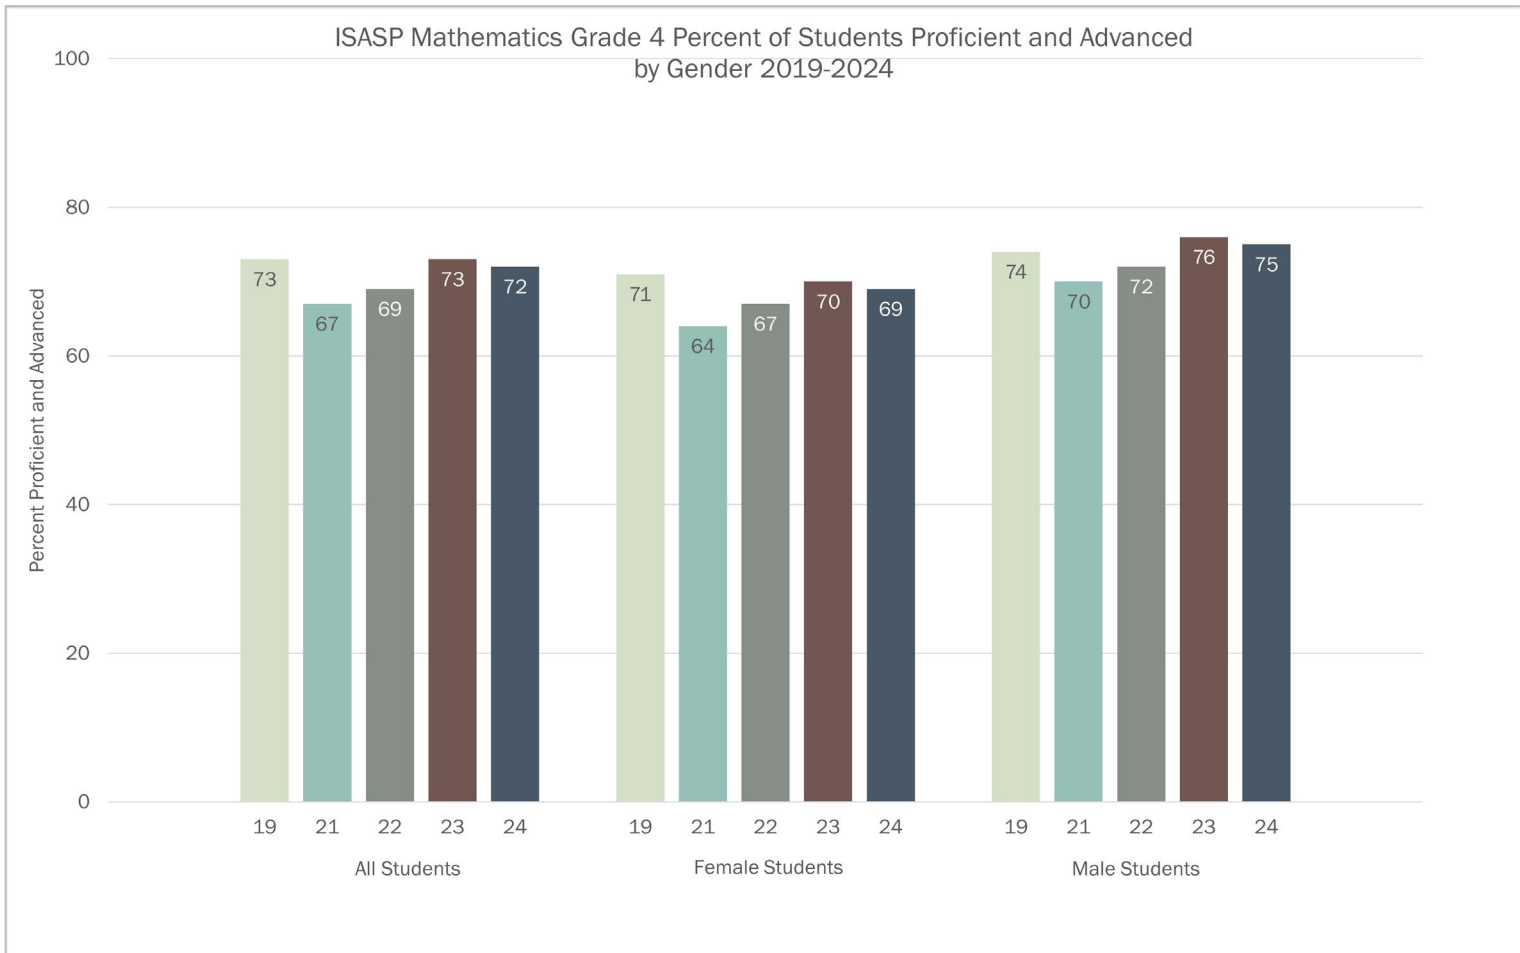

Percent of Iowa Students Proficient and Advanced for Grade 4

■ Mathematics