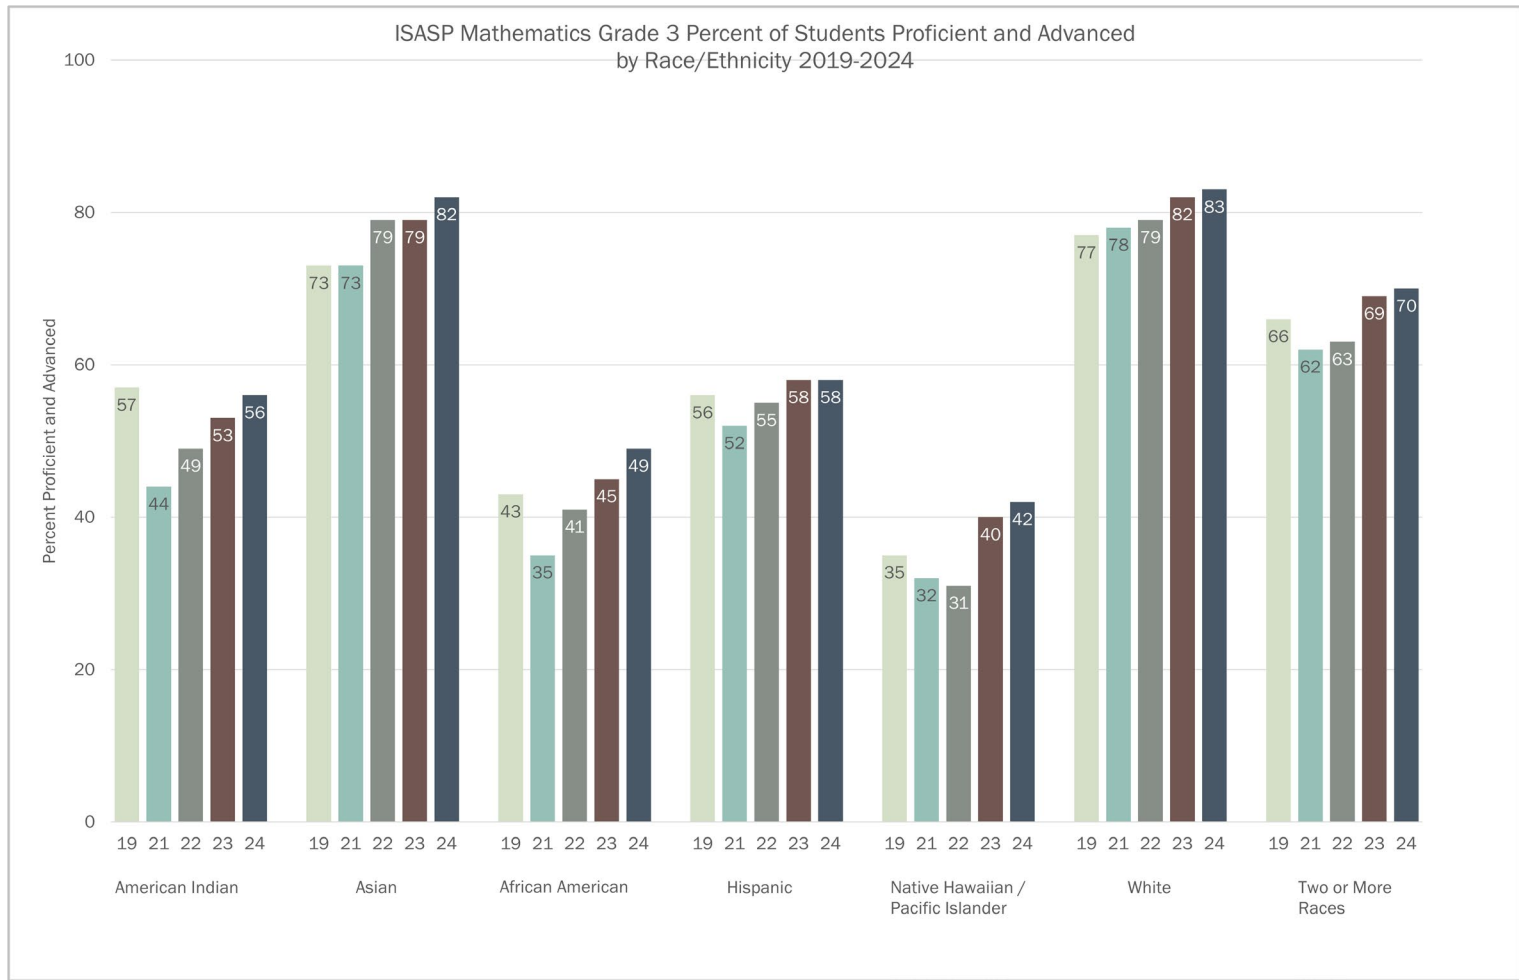

ISASP 2019-2024 State Level Results

Mathematics Performance by
Demographic Groups

Percent of Iowa Students Proficient and Advanced for Grade 3

- Mathematics

Percent of Iowa Students Proficient and Advanced for Grade 3